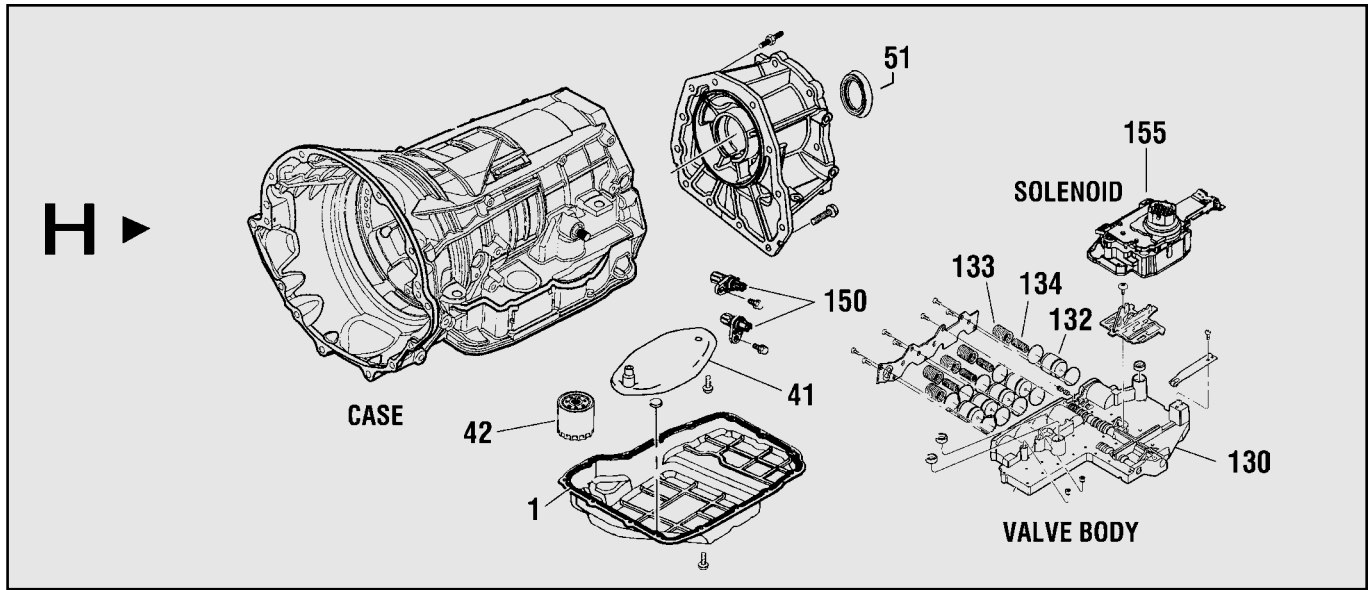

545RFE 5 SPEED

45RFE - RWD/4WD FULLY ELECTRONIC - 4 SPEED

Oil Filter
45RFE
15 Bolt Pan
87700

Cooler Return Filter
45RFE
87702

Grand Cherokee 4.7L V8 - 45RFE	99-Up
Durango - 45RFE	00-Up
Jeep - 545RFE	04-Up

ILL.	DESCRIPTION	BRAND	QTY.	YEAR	PART NO.	REFERENCE NO
90A	Plate - Cover - Pump		1	99-Up	87919	4799609
91A	Pump - Complete:					
	- w/ Shaft Hole	R	1	99-02	87920	5072589AC
	- w/o Shaft Hole	R	1	03-Up	87920A	5073004AB
93B	Input Hub - w/ Shaft (Reman Only w/ Shaft)	R	1	99-Up	87940	4799536AC
94B	Spring - Overdrive Piston Return		1	99-Up	87945	4799087
95B	Piston - Overdrive/Reverse		1	99-Up	87941	4799645
96B	Retainer - Input		1	99-Up	87943	4799648
97B	Piston - Underdrive - Bonded		1	99-Up	87530	4799650
99B	Retainer - Underdrive - Bonded		1	99-Up	87531	4799652
101C	Hub - Underdrive - w/ Shaft		1	99-Up	87946	4799546
103D	Hub - Overdrive - w/ Shaft		1	99-Up	87947	4799550
104D	Hub - Reverse		1	99-Up	87948	4799556
106E	Housing - 2/4th Clutch		1	99-Up	87949	4799498AB
108E	Spring - 2nd Clutch - Piston Return		1	99-Up	87950	4799521
110E	Spring - 4th Clutch - Piston Return		1	99-Up	87953	4799527AB
112F	Gear - Reaction - Internal		1	99-Up	87968	4799501
113F	Gear - Reaction - Sun		1	99-Up	87967	4799602